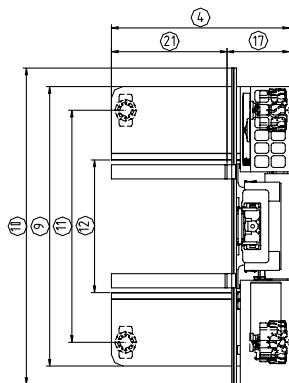

Model C10,000 GT

REF	DESCRIPTION	24"	30"	36"	42"	48"	54"	60"
1a	Lift Height	248"	248"	248"	248"	248"	248"	248"
1b	Free Lift Height	104"	104"	104"	104"	104"	104"	104"
2	Height Mast Closed	157"	157"	157"	157"	157"	157"	157"
3	Max.(Mast raised)	303"	303"	303"	303"	303"	303"	303"
4	Overall Length	54"	60"	66"	72"	78"	84"	90"
5	Mast Travel	26"	32"	38"	44"	50"	56"	62"
6	Ground Clearance Under Mast	5"	5"	5"	5"	5"	5"	5"
7	Ground Clearance to Centre of Wheelbase	5"	5"	5"	5"	5"	5"	5"
8	Height Over Cab (without work-lights)	114"	114"	114"	114"	114"	114"	114"
9	Width Across Platforms	116"	116"	116"	116"	116"	116"	116"
10	Outside Spread of Fork Arms	131½"	131½"	131½"	131½"	131½"	131½"	131½"
11	Wheelbase	90½"	90½"	90½"	90½"	90½"	90½"	90½"
12	Frame Opening	55"	55"	55"	55"	55"	55"	55"
13	Load Centre Distance	12"	15"	18"	21"	24"	24"	24"
14	Overhang Front	6"	6"	6"	6"	6"	6"	6"
15	Track	42"	48"	54"	60"	66"	72"	78"
16	Overhang Back	6"	6"	6"	6"	6"	6"	6"
17	Length From Face of Fork	30"	30"	30"	30"	30"	30"	30"
18	Forward Fork Tilt	3°	3°	3°	3°	3°	3°	3°
19	Backward Fork Tilt	4½°	4½°	4½°	4½°	4½°	4½°	4½°
20	Platform Height With Front Lowered	16½"	16½"	16½"	16½"	16½"	16½"	16½"
21	Platform Length	24"	30"	36"	42"	48"	54"	60"
A	Capacity	10,000 lbs	10,000 lbs	10,000 lbs	10,000 lbs	10,000 lbs	10,000 lbs	10,000 lbs
B	Unladen Weight	19,000 lbs	19,500 lbs	20,000 lbs	20,500 lbs	21,000 lbs	21,500 lbs	22,000 lbs
C	Maximum Ground Speed	7½ mph	7½ mph	7½ mph	7½ mph	7½ mph	7½ mph	7½ mph
D	Gradability	10%	10%	10%	10%	10%	10%	10%
E	3 Ltr GM LPG	65 hp	65 hp	65 hp	65 hp	65 hp	65 hp	65 hp
F	Electric's	12 Volt	12 Volt	12 Volt	12 Volt	12 Volt	12 Volt	12 Volt
G	Fork Section (2" x 6" x)	24"	30"	36"	42"	48"	54"	60"
H	350/150-280 Front Tyre (Solid) x 2	14" / 6"	14" / 6"	14" / 6"	14" / 6"	14" / 6"	14" / 6"	14" / 6"
I	23 x 10 - 12 Rear Tyre (Super Elastic) x 2 (OD/Width)	23" / 10"	23" / 10"	23" / 10"	23" / 10"	23" / 10"	23" / 10"	23" / 10"
J	Standard Colour	Green & Grey	Green & Grey	Green & Grey	Green & Grey	Green & Grey	Green & Grey	Green & Grey