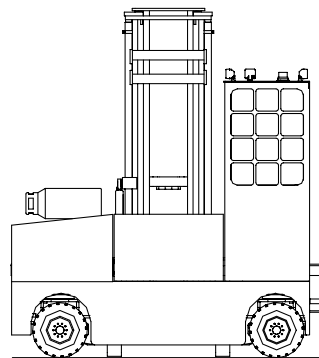

Model C10,000 GT

REF	DESCRIPTION	24"	30"	36"	42"	48"	54"	60"
1a	Lift Height	248"	248"	248"	248"	248"	248"	248"
1b	Free Lift Height	104"	104"	104"	104"	104"	104"	104"
2	Height Mast Closed	157"	157"	157"	157"	157"	157"	157"
3	Max.(Mast raised)	303"	303"	303"	303"	303"	303"	303"
4	Overall Length	54"	60"	66"	72"	78"	84"	90"
5	Mast Travel	26"	32"	38"	44"	50"	56"	62"
6	Ground Clearance Under Mast	5"	5"	5"	5"	5"	5"	5"
7	Ground Clearance to Centre of Wheelbase	5"	5"	5"	5"	5"	5"	5"
8	Height Over Cab (without work-lights)	114"	114"	114"	114"	114"	114"	114"
9	Width Across Platforms	116"	116"	116"	116"	116"	116"	116"
10	Outside Spread of Fork Arms	131½"	131½"	131½"	131½"	131½"	131½"	131½"
11	Wheelbase	90½"	90½"	90½"	90½"	90½"	90½"	90½"
12	Frame Opening	55"	55"	55"	55"	55"	55"	55"
13	Load Centre Distance	12"	15"	18"	21"	24"	24"	24"
14	Overhang Front	6"	6"	6"	6"	6"	6"	6"
15	Track	42"	48"	54"	60"	66"	72"	78"
16	Overhang Back	6"	6"	6"	6"	6"	6"	6"
17	Length From Face of Fork	30"	30"	30"	30"	30"	30"	30"
18	Forward Fork Tilt	3°	3°	3°	3°	3°	3°	3°
19	Backward Fork Tilt	4½°	4½°	4½°	4½°	4½°	4½°	4½°
20	Platform Height With Front Lowered	16½"	16½"	16½"	16½"	16½"	16½"	16½"
21	Platform Length	24"	30"	36"	42"	48"	54"	60"
A	Capacity	10,000 lbs	10,000 lbs	10,000 lbs	10,000 lbs	10,000 lbs	10,000 lbs	10,000 lbs
B	Unladen Weight	19,000 lbs	19,500 lbs	20,000 lbs	20,500 lbs	21,000 lbs	21,500 lbs	22,000 lbs
C	Maximum Ground Speed	7½ mph	7½ mph	7½ mph	7½ mph	7½ mph	7½ mph	7½ mph
D	Gradability	10%	10%	10%	10%	10%	10%	10%
E	3 Ltr GM LPG	65 hp	65 hp	65 hp	65 hp	65 hp	65 hp	65 hp
F	Electric's	12 Volt	12 Volt	12 Volt	12 Volt	12 Volt	12 Volt	12 Volt
G	Fork Section (2" x 6" x)	24"	30"	36"	42"	48"	54"	60"
H	350/150-280 Front Tyre (Solid) x 2	14" / 6"	14" / 6"	14" / 6"	14" / 6"	14" / 6"	14" / 6"	14" / 6"
I	23 x 10 - 12 Rear Tyre (Super Elastic) x 2 (OD/Width)	23" / 10"	23" / 10"	23" / 10"	23" / 10"	23" / 10"	23" / 10"	23" / 10"
J	Standard Colour	Green & Grey	Green & Grey	Green & Grey	Green & Grey	Green & Grey	Green & Grey	Green & Grey