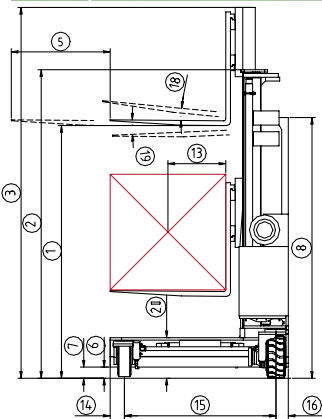

Model C10,000 GT

REF	DESCRIPTION	24"	30"	36"	42"	48"	54"	60"
1a	Lift Height	248"	248"	248"	248"	248"	248"	248"
1b	Free Lift Height	104"	104"	104"	104"	104"	104"	104"
2	Height Mast Closed	157"	157"	157"	157"	157"	157"	157"
3	Max.(Mast raised)	303"	303"	303"	303"	303"	303"	303"
4	Overall Length	54"	60"	66"	72"	78"	84"	90"
5	Mast Travel	26"	32"	38"	44"	50"	56"	62"
6	Ground Clearance Under Mast	5"	5"	5"	5"	5"	5"	5"
7	Ground Clearance to Centre of Wheelbase	5"	5"	5"	5"	5"	5"	5"
8	Height Over Cab (without work-lights)	114"	114"	114"	114"	114"	114"	114"
9	Width Across Platforms	116"	116"	116"	116"	116"	116"	116"
10	Outside Spread of Fork Arms	131½"	131½"	131½"	131½"	131½"	131½"	131½"
11	Wheelbase	90½"	90½"	90½"	90½"	90½"	90½"	90½"
12	Frame Opening	55"	55"	55"	55"	55"	55"	55"
13	Load Centre Distance	12"	15"	18"	21"	24"	24"	24"
14	Overhang Front	6"	6"	6"	6"	6"	6"	6"
15	Track	42"	48"	54"	60"	66"	72"	78"
16	Overhang Back	6"	6"	6"	6"	6"	6"	6"
17	Length From Face of Fork	30"	30"	30"	30"	30"	30"	30"
18	Forward Fork Tilt	3°	3°	3°	3°	3°	3°	3°
19	Backward Fork Tilt	4½°	4½°	4½°	4½°	4½°	4½°	4½°
20	Platform Height With Front Lowered	16½"	16½"	16½"	16½"	16½"	16½"	16½"
21	Platform Length	24"	30"	36"	42"	48"	54"	60"
A	Capacity	10,000 lbs	10,000 lbs	10,000 lbs	10,000 lbs	10,000 lbs	10,000 lbs	10,000 lbs
B	Unladen Weight	19,000 lbs	19,500 lbs	20,000 lbs	20,500 lbs	21,000 lbs	21,500 lbs	22,000 lbs
C	Maximum Ground Speed	7½ mph	7½ mph	7½ mph	7½ mph	7½ mph	7½ mph	7½ mph
D	Gradability	10%	10%	10%	10%	10%	10%	10%
E	3 Ltr GM LPG	65 hp	65 hp	65 hp	65 hp	65 hp	65 hp	65 hp
F	Electric's	12 Volt	12 Volt	12 Volt	12 Volt	12 Volt	12 Volt	12 Volt
G	Fork Section (2" x 6" x)	24"	30"	36"	42"	48"	54"	60"
H	350/150-280 Front Tyre (Solid) x 2	14" / 6"	14" / 6"	14" / 6"	14" / 6"	14" / 6"	14" / 6"	14" / 6"
I	23 x 10 - 12 Rear Tyre (Super Elastic) x 2 (OD/Width)	23" / 10"	23" / 10"	23" / 10"	23" / 10"	23" / 10"	23" / 10"	23" / 10"
J	Standard Colour	Green & Grey	Green & Grey	Green & Grey	Green & Grey	Green & Grey	Green & Grey	Green & Grey