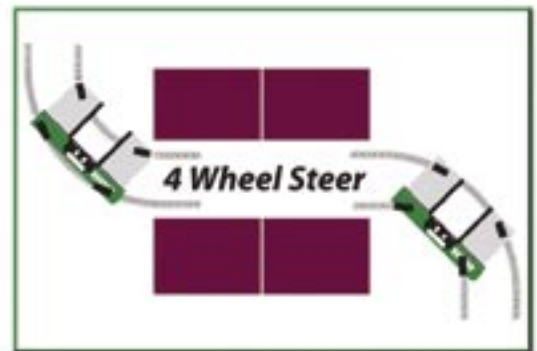

COMBiLiFT

Customized Handling Solutions

C10,000 GT

making short work of long loads

The C10,000 GT can operate outdoor on semi-rough terrain as well as indoors.

indoor outdoor narrow aisle solutions

SPECIFICATIONS