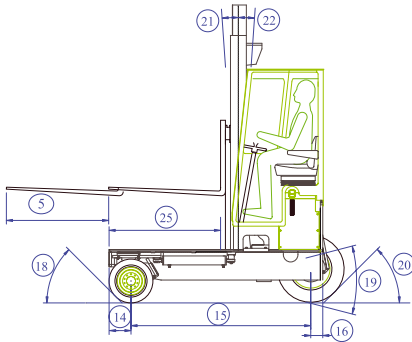

# COMBiLiFT

Customised Handling Solutions

**C3500-C4500**

Inside of Cabin

Optional LP Gas Bottle

**three machines in one**

> counterbalance forklift > sideloader > aisle truck

# Model C3500-C4500

SIDEWARD MODE

FRONTAL MODE

REF	DESCRIPTION	C3500	C4000	C4500
1a	Max. Lift Height		4040mm	
1b	Free Lift Height		0mm	
2	Height Mast Closed		2855mm	
3	Max. (Mast raised)		4870mm	
4	Overall Length	1950mm	2300mm	2500mm
5	Mast Travel	900mm	1250mm	1400mm
6	Ground Clearance Under Mast		150mm	
7	Ground Clearance to Wheelbase Centre		200mm	
8	Height Over Cab or of Overhead Guard		2435mm	
9	Width		2190mm	
10	Outside Spread of Fork Arms		1350mm	
11	Track Front		1980mm	
12	Frame Opening		1400mm	
13	Load Centre Distance	450mm	600mm	600mm
14	Overhang Front		245mm	
15	Wheel Base	1565mm	1915mm	2115mm
16	Overhang Back		140mm	
17	Length From Face of Fork	1100mm	1100mm	1150mm
18	Approach Angle		45°	
19	Ramp Angle		29°	
20	Departure Angle		45°	
21	Forward Tilt		3°	
22	Backward Tilt		5°	
23	Minimum Outside Radius	1950mm	2260mm	2490mm
24	Platform Height		545mm	
25	Platform Length	850mm	1200mm	1350mm
A	Capacity	3500Kg	4000Kg	4500Kg
B	Unladen Weight	5400Kg	6300Kg	6800Kg
C	Maximum Ground Speed		15 km/h	
D	Gradability		15%	
E	V2003 T Kubota Diesel / 3 ltr. GM LPG		44KW / 48KW	
F	Electric's		12 Volt	
G	Fork Section	50x150x850mm	50x150x1200mm	50x150x1350mm
H	200/50 x 10 Front Tyre		OD 450mm/Width 200mm	
I	27 x 10-12 Rear Tyre		OD 680mm/Width 255mm	
J	Standard Colour		Green and Grey	
K	Suspension Seat		KAB Model 116	

Distributed by

**FEATURES INCLUDE:**

- Rubber Mounted Half Open Cabin
- Multi-Direction Operation
- Load Sensing Steering
- 3 Wheel Hydrostatic Drive
- 4-Way Lever Positioning of Wheels
- Hydraulic Oil Cooler