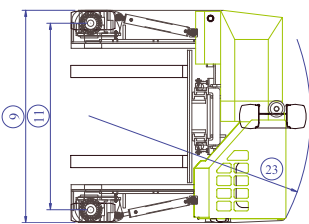

# Model C3500-C4500

SIDEWARD MODE

FRONTAL MODE

REF	DESCRIPTION	C3500	C4000	C4500
1a	Max. Lift Height		4040mm	
1b	Free Lift Height		0mm	
2	Height Mast Closed		2855mm	
3	Max. (Mast raised)		4870mm	
4	Overall Length	1950mm	2300mm	2500mm
5	Mast Travel	900mm	1250mm	1400mm
6	Ground Clearance Under Mast		150mm	
7	Ground Clearance to Wheelbase Centre		200mm	
8	Height Over Cab or of Overhead Guard		2435mm	
9	Width		2190mm	
10	Outside Spread of Fork Arms		1350mm	
11	Track Front		1980mm	
12	Frame Opening		1400mm	
13	Load Centre Distance	450mm	600mm	600mm
14	Overhang Front		245mm	
15	Wheel Base	1565mm	1915mm	2115mm
16	Overhang Back		140mm	
17	Length From Face of Fork	1100mm	1100mm	1150mm
18	Approach Angle		45°	
19	Ramp Angle		29°	
20	Departure Angle		45°	
21	Forward Tilt		3°	
22	Backward Tilt		5°	
23	Minimum Outside Radius	1950mm	2260mm	2490mm
24	Platform Height		545mm	
25	Platform Length	850mm	1200mm	1350mm
A	Capacity	3500Kg	4000Kg	4500Kg
B	Unladen Weight	5400Kg	6300Kg	6800Kg
C	Maximum Ground Speed		15 km/h	
D	Gradability		15%	
E	V2003 T Kubota Diesel / 3 ltr. GM LPG		44KW / 48KW	
F	Electric's		12 Volt	
G	Fork Section	50x150x850mm	50x150x1200mm	50x150x1350mm
H	200/50 x 10 Front Tyre		OD 450mm/Width 200mm	
I	27 x 10-12 Rear Tyre		OD 680mm/Width 255mm	
J	Standard Colour		Green and Grey	
K	Suspension Seat		KAB Model 116	