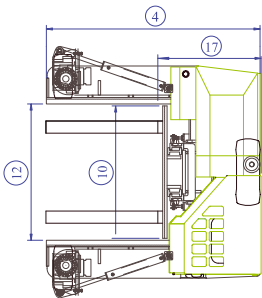

# COMBiLiFT

Customised Handling Solutions

**C3500-C4500**

Inside of Cabin

Optional LP Gas Bottle

**three machines in one**

> counterbalance forklift > sideloader > aisle truck

# Model C3500-C4500

SIDEWARD MODE

FRONTAL MODE

REF	DESCRIPTION	C3500	C4000	C4500
1a	Max. Lift Height		4040mm	
1b	Free Lift Height		0mm	
2	Height Mast Closed		2855mm	
3	Max. (Mast raised)		4870mm	
4	Overall Length	1950mm	2300mm	2500mm
5	Mast Travel	900mm	1250mm	1400mm
6	Ground Clearance Under Mast		150mm	
7	Ground Clearance to Wheelbase Centre		200mm	
8	Height Over Cab or of Overhead Guard		2435mm	
9	Width		2190mm	
10	Outside Spread of Fork Arms		1350mm	
11	Track Front		1980mm	
12	Frame Opening		1400mm	
13	Load Centre Distance	450mm	600mm	600mm
14	Overhang Front		245mm	
15	Wheel Base	1565mm	1915mm	2115mm
16	Overhang Back		140mm	
17	Length From Face of Fork	1100mm	1100mm	1150mm
18	Approach Angle		45°	
19	Ramp Angle		29°	
20	Departure Angle		45°	
21	Forward Tilt		3°	
22	Backward Tilt		5°	
23	Minimum Outside Radius	1950mm	2260mm	2490mm
24	Platform Height		545mm	
25	Platform Length	850mm	1200mm	1350mm
A	Capacity	3500Kg	4000Kg	4500Kg
B	Unladen Weight	5400Kg	6300Kg	6800Kg
C	Maximum Ground Speed		15 km/h	
D	Gradability		15%	
E	V2003 T Kubota Diesel / 3 ltr. GM LPG		44KW / 48KW	
F	Electric's		12 Volt	
G	Fork Section	50x150x850mm	50x150x1200mm	50x150x1350mm
H	200/50 x 10 Front Tyre		OD 450mm/Width 200mm	
I	27 x 10-12 Rear Tyre		OD 680mm/Width 255mm	
J	Standard Colour		Green and Grey	
K	Suspension Seat		KAB Model 116	