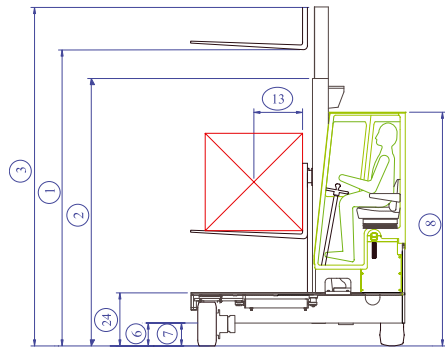

# COMBiLiFT

Customised Handling Solutions

**C3500-C4500**

Inside of Cabin

Optional LP Gas Bottle

**three machines in one**

> counterbalance forklift > sideloader > aisle truck

# Model C3500-C4500

SIDEWARD MODE

FRONTAL MODE

REF	DESCRIPTION	C3500	C4000	C4500
1a	Max. Lift Height		4040mm	
1b	Free Lift Height		0mm	
2	Height Mast Closed		2855mm	
3	Max. (Mast raised)		4870mm	
4	Overall Length	1950mm	2300mm	2500mm
5	Mast Travel	900mm	1250mm	1400mm
6	Ground Clearance Under Mast		150mm	
7	Ground Clearance to Wheelbase Centre		200mm	
8	Height Over Cab or of Overhead Guard		2435mm	
9	Width		2190mm	
10	Outside Spread of Fork Arms		1350mm	
11	Track Front		1980mm	
12	Frame Opening		1400mm	
13	Load Centre Distance	450mm	600mm	600mm
14	Overhang Front		245mm	
15	Wheel Base	1565mm	1915mm	2115mm
16	Overhang Back		140mm	
17	Length From Face of Fork	1100mm	1100mm	1150mm
18	Approach Angle		45°	
19	Ramp Angle		29°	
20	Departure Angle		45°	
21	Forward Tilt		3°	
22	Backward Tilt		5°	
23	Minimum Outside Radius	1950mm	2260mm	2490mm
24	Platform Height		545mm	
25	Platform Length	850mm	1200mm	1350mm
A	Capacity	3500Kg	4000Kg	4500Kg
B	Unladen Weight	5400Kg	6300Kg	6800Kg
C	Maximum Ground Speed		15 km/h	
D	Gradability		15%	
E	V2003 T Kubota Diesel / 3 ltr. GM LPG		44KW / 48KW	
F	Electric's		12 Volt	
G	Fork Section	50x150x850mm	50x150x1200mm	50x150x1350mm
H	200/50 x 10 Front Tyre		OD 450mm/Width 200mm	
I	27 x 10-12 Rear Tyre		OD 680mm/Width 255mm	
J	Standard Colour		Green and Grey	
K	Suspension Seat		KAB Model 116	